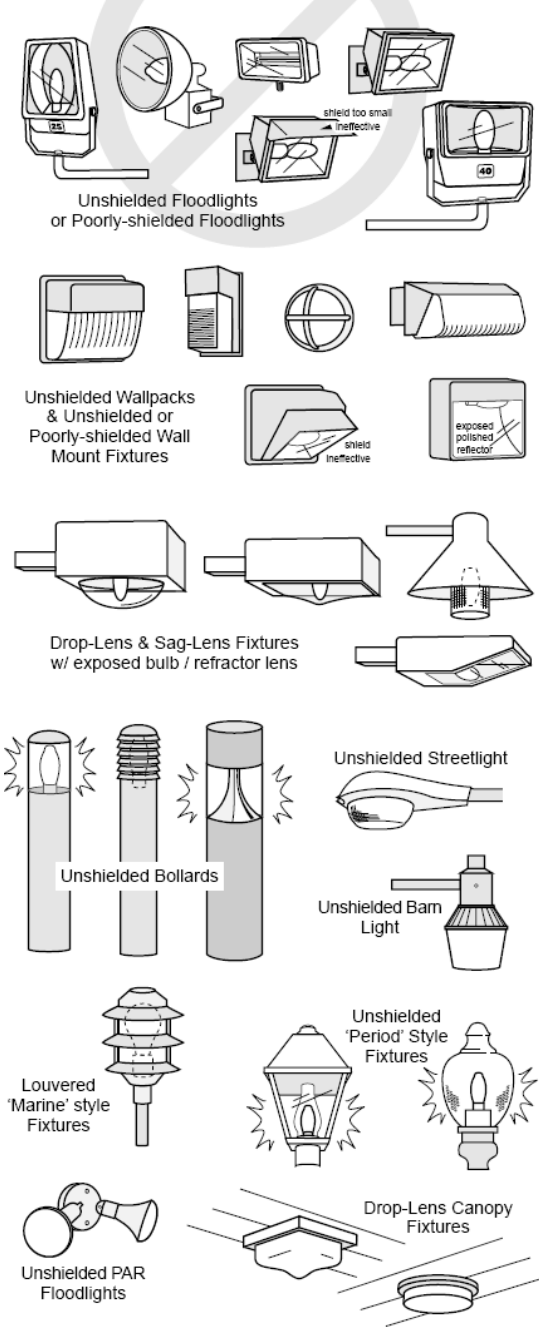

**Town of Brookhaven, New York
Guidelines for Exterior Lighting
Figure 2**

Examples of Acceptable / Unacceptable Lighting Fixtures

Unacceptable / Discouraged
Fixtures that produce glare and light trespass

Acceptable

Fixtures that shield the light source to minimize glare and light trespass and to facilitate better vision at night